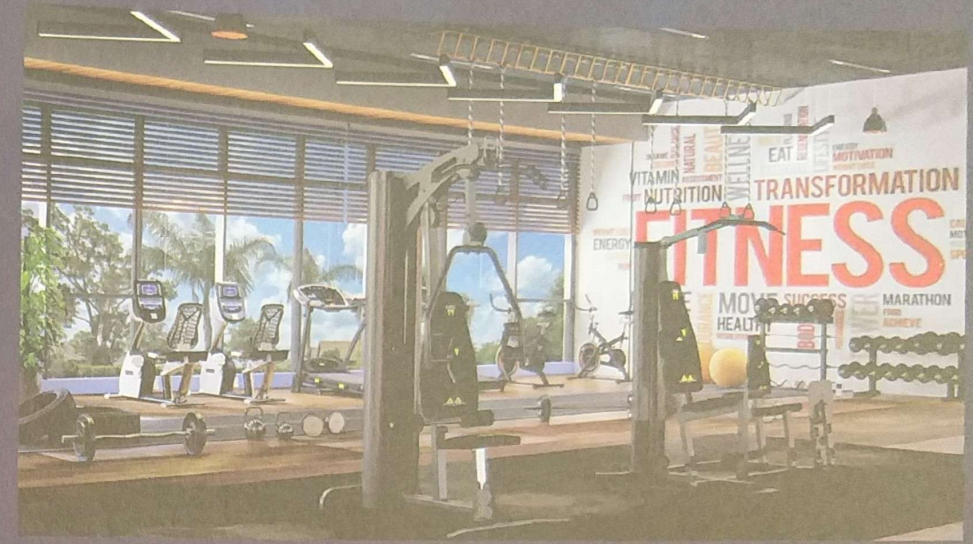

Wonderfully designed club

Perfect space for parties and functions

Magnificently designed cafeteria

Spacious & well equipped fitness center

Dedicated space for indoor & outdoor games

MASTER PLAN

AMENITIES

- | | | |
|---------------------|-----------------------|---------------------|
| 1. ENTRY GATE | 7. PLAZA | 13. LAWN |
| 2. PARKING | 8. SEATING AREA | 14. BADMINTON COURT |
| 3. FEATURE ELEMENTS | 9. SKATING RINK | 15. KIDS PLAY AREA |
| 4. SITOUT AREA | 10. CRICKET PITCH | 16. WATER BODY |
| 5. PAVED PLAZA | 11. BASKET BALL COURT | 17. TRELLIS |
| 6. WATER FEATURE | 12. YOGA COURT | 18. AMPHITHEATER |